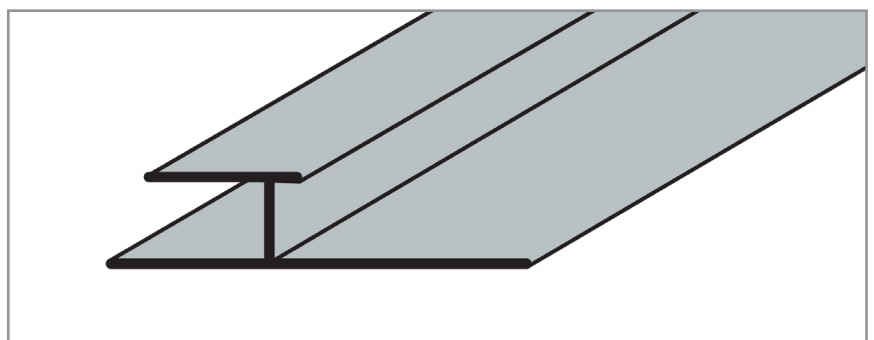

Designer White (Tile)

Iron Age (Gloss)

Pumice (Matte)

Silver Haze

Slate (Matte)

Internal Corner

External Corner

Sheet Joiner