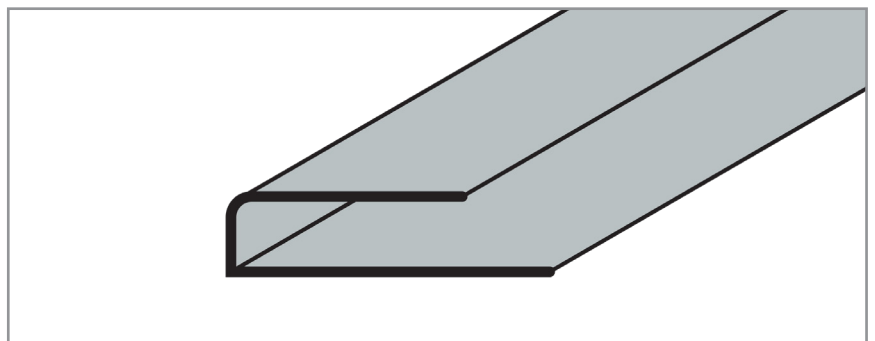

Top/End Cap