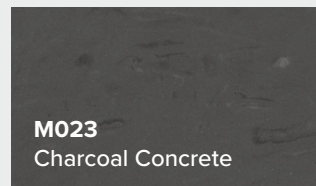

M009
Mt. Crema Carrara

M039
Hazel Cream

M031
Antique Shell

M024
Modern Concrete

M022
Taupe Concrete

M032
Storm Cloud

M021
Shadow Concrete

M023
Charcoal Concrete

M002
Mt. Vancouver

Nature Series

M802
Soft Statuario

M050
Mont Blanc

M602
Crater Rock

Terrazzos

861A
Sapphire Terrazzo

859A
Salmon Terrazzo