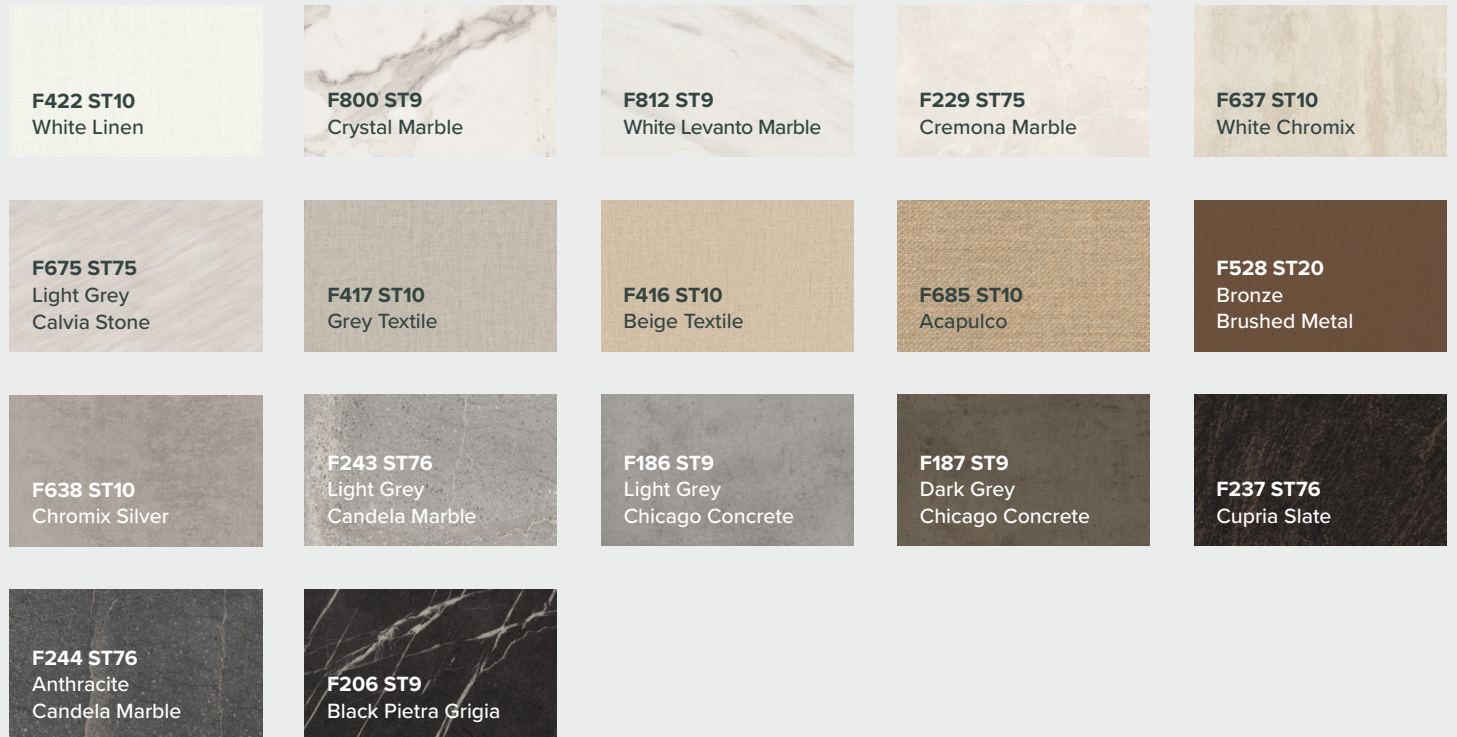

PerfectSense

Materials